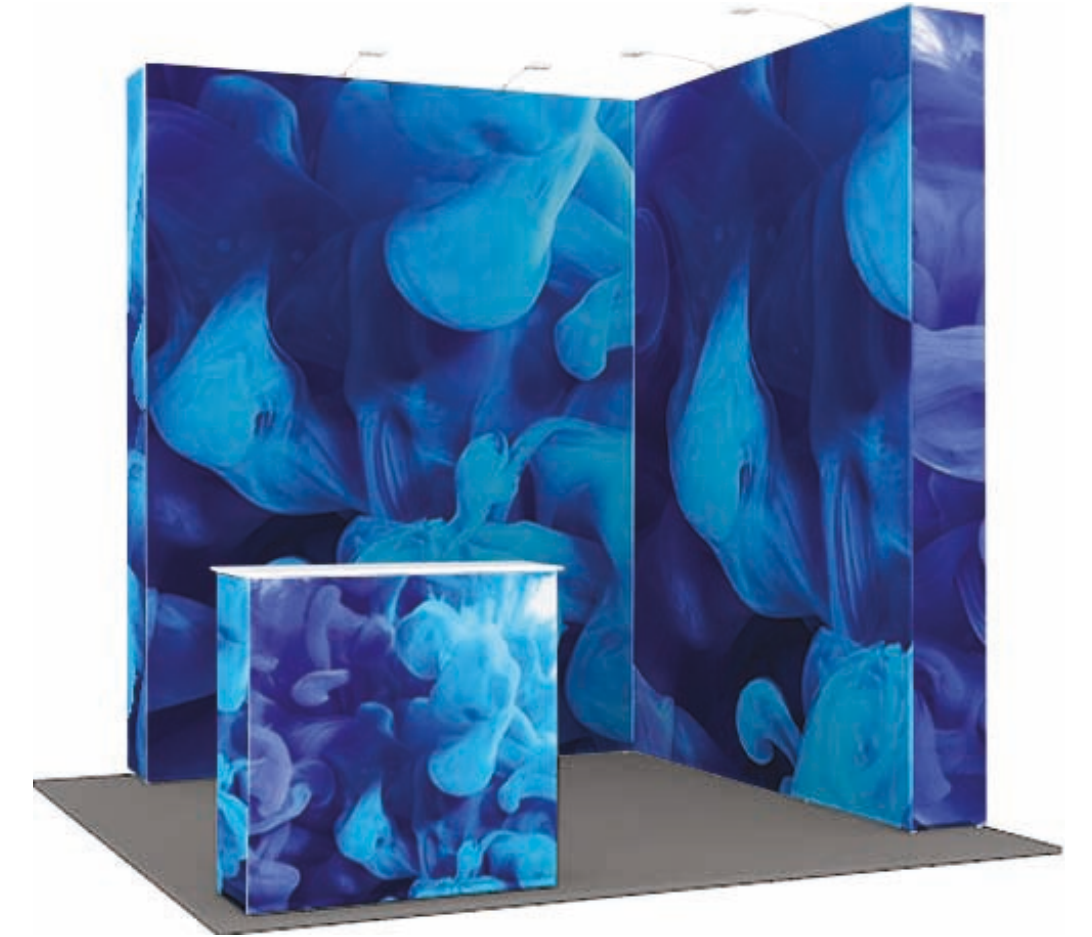

LIGHTING KITS

Size	Code
3x1	LIGHT-LED-SEG31
3x2	LIGHT-LED-SEG32
3x3	LIGHT-LED-SEG33
3x4	LIGHT-LED-SEG34