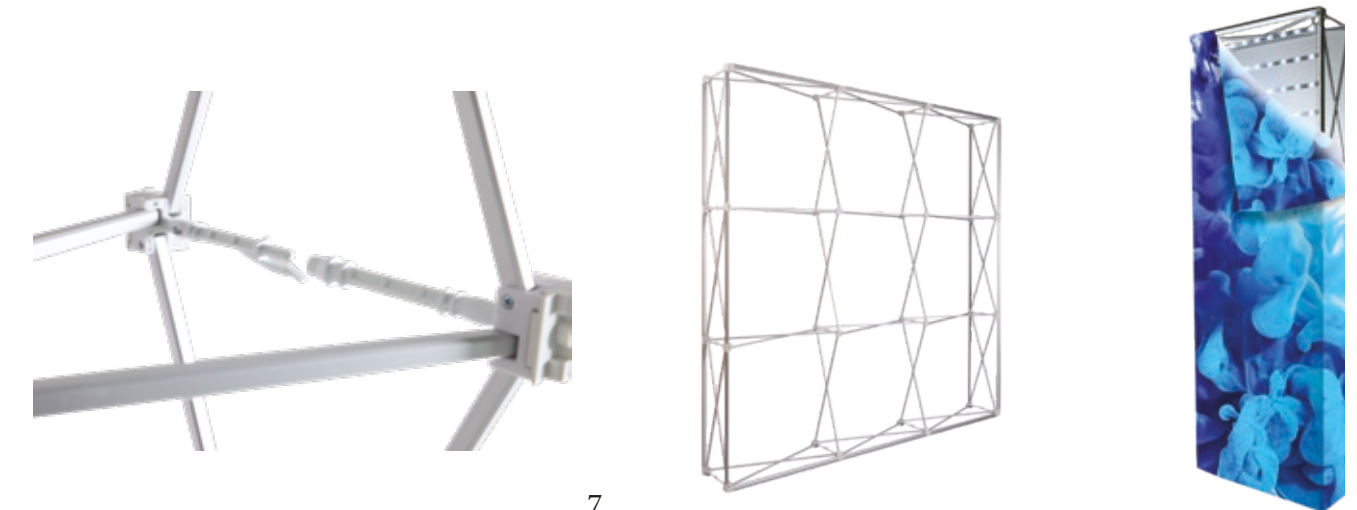

LIGHTING KITS

Size	Code
3x1	LIGHT-LED-SEG31
3x2	LIGHT-LED-SEG32
3x3	LIGHT-LED-SEG33
3x4	LIGHT-LED-SEG34