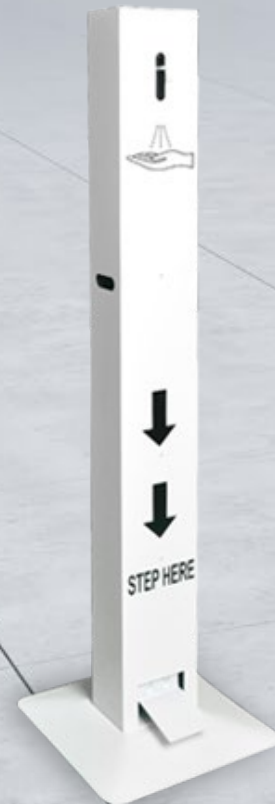

HEALTH AND SAFETY

POPULAR SANITISER UNIT

BEST SELLER

Size	Code
A4	SANI-POP-A4
A3	SANI-POP-A3

STANDARD SANITISER UNIT

BEST SELLER

Colour	Code
BLACK	SANI-STD-BLK
WHITE	SANI-STD-WHT

STEP HERE

HEALTH STATION KIT

OS-POST-A1-HSK

DESK FOLD

DESK-FOLD-80120

Hardware Size: H 800 x W 1200 x D 580mm

TUBE FABRIC DISPLAYS

GET IN TOUCH TO REQUEST A FABRIC DISPLAY SOLUTIONS GUIDE

CURVED TUBE WALL

BEST SELLER

Size	Code	Hardware Size
250cm	TFD-C250	H 2280 x W 2500 x D 450mm
300cm	TFD-C300	H 2280 x W 3000 x D 600mm
400cm	TFD-C400	H 2280 x W 4000 x D 800mm
500cm	TFD-C500	H 2280 x W 5000 x D 1000mm
600cm	TFD-C600	H 2280 x W 6000 x D 841mm

STRAIGHT TUBE WALL

BEST SELLER

Size	Code	Hardware Size
100cm	TFD-S100	H 2280 x W 1000 x D 400mm
150cm	TFD-S150	H 2280 x W 1500 x D 400mm
200cm	TFD-S200	H 2280 x W 2000 x D 400mm
250cm	TFD-S250	H 2280 x W 2500 x D 400mm
300cm	TFD-S300	H 2280 x W 3000 x D 400mm
400cm	TFD-S400	H 2280 x W 4000 x D 400mm
500cm	TFD-S500	H 2280 x W 5000 x D 400mm
600cm	TFD-S600	H 2280 x W 6000 x D 400mm

NEW