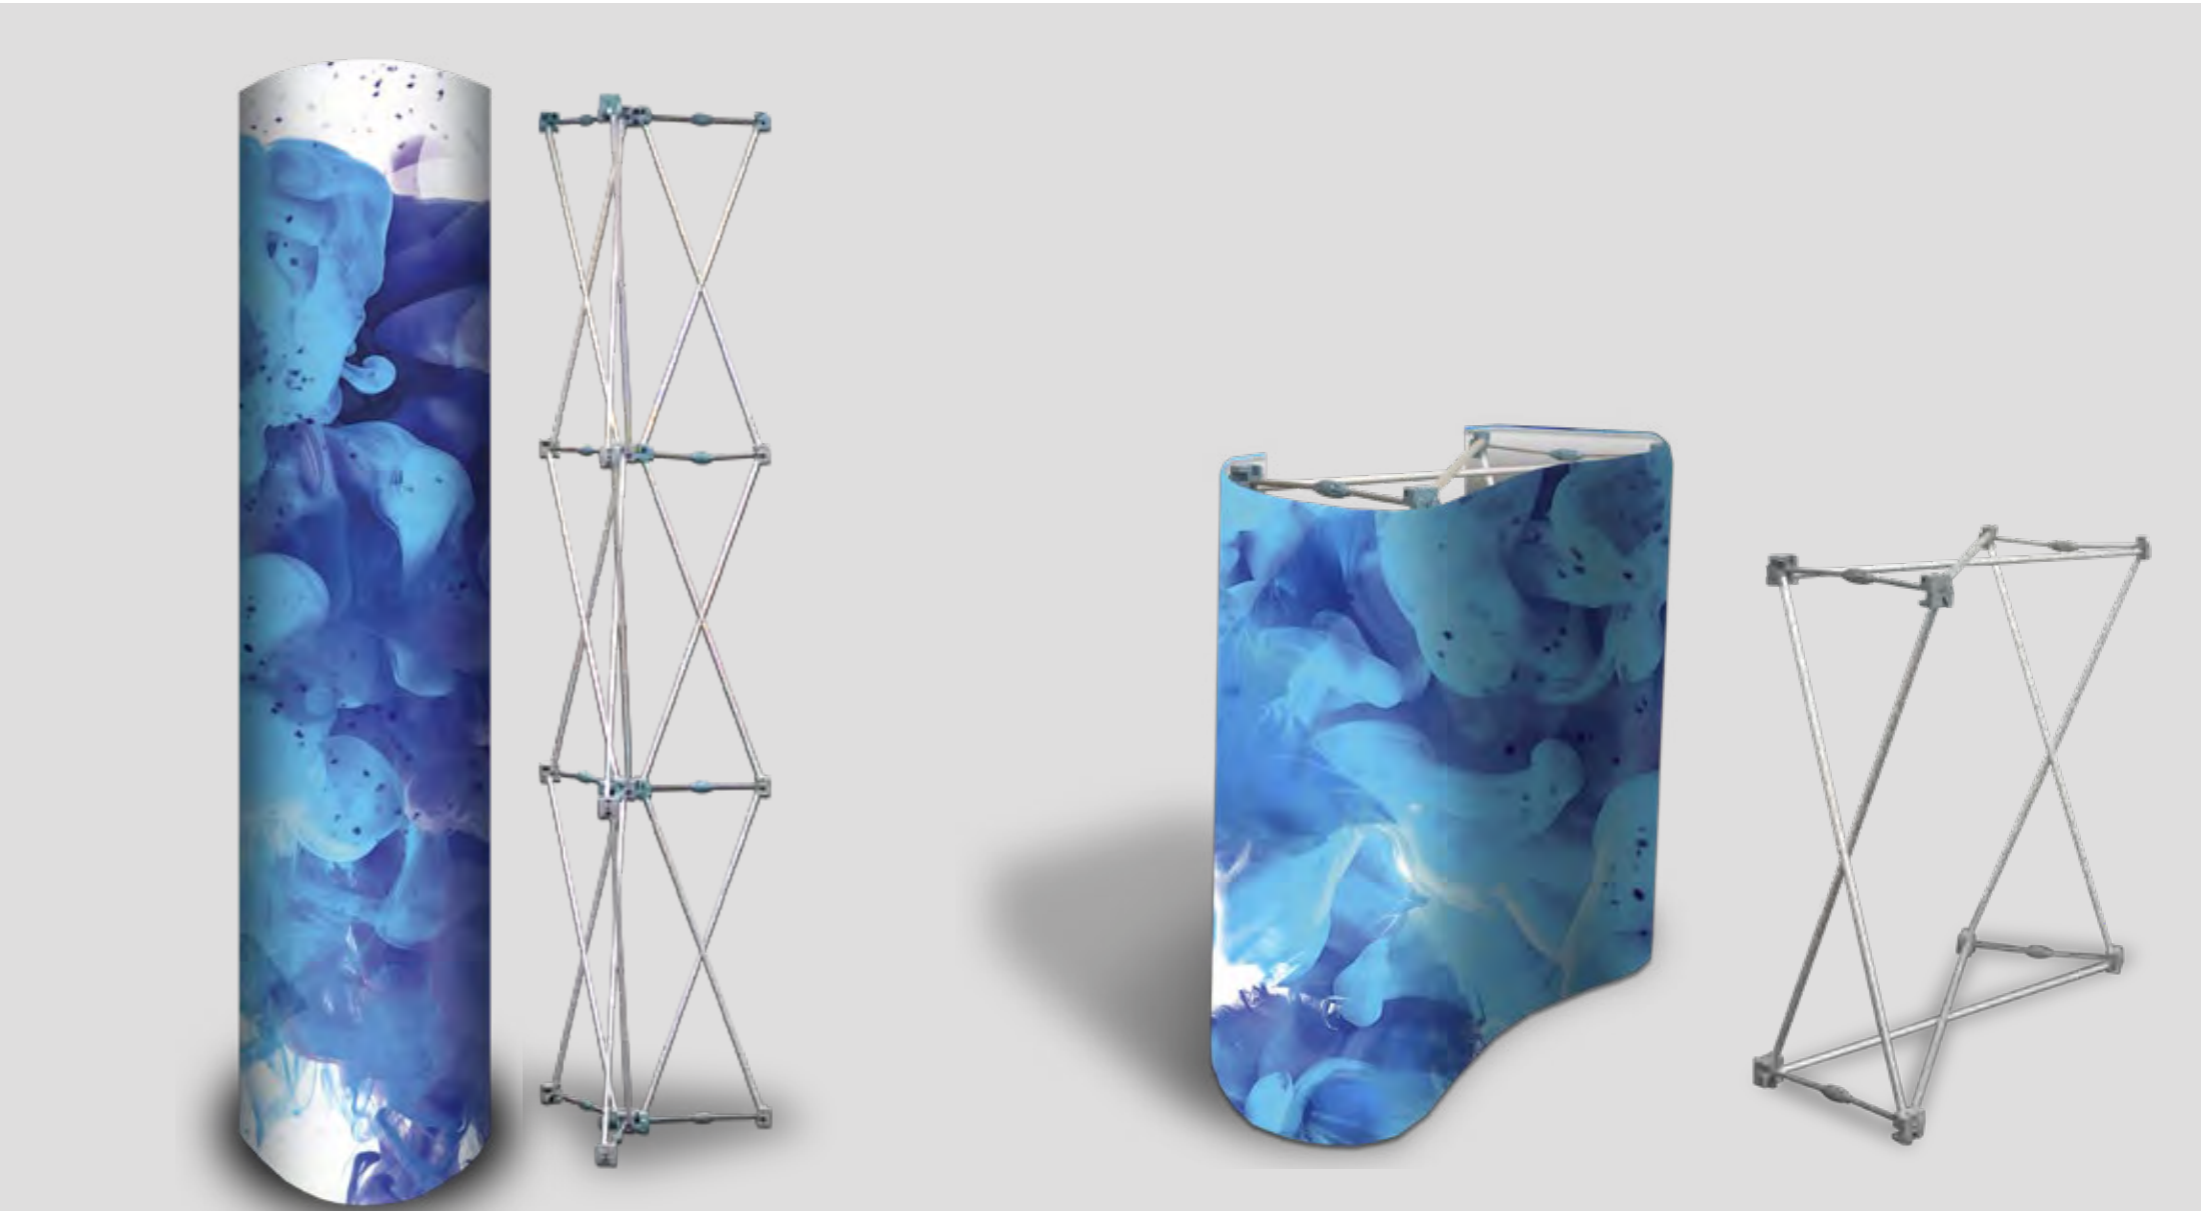

## GENERIC POP-UP TOWER

POPG-TOW3

3 x Graphic panels required

Hardware Size: H 2550 x W 600 x D 600mm

## GENERIC CURVED DESKTOP

POP-UP

POPG-DESK

Hardware Size: H 780 x W 840 x D 300mm