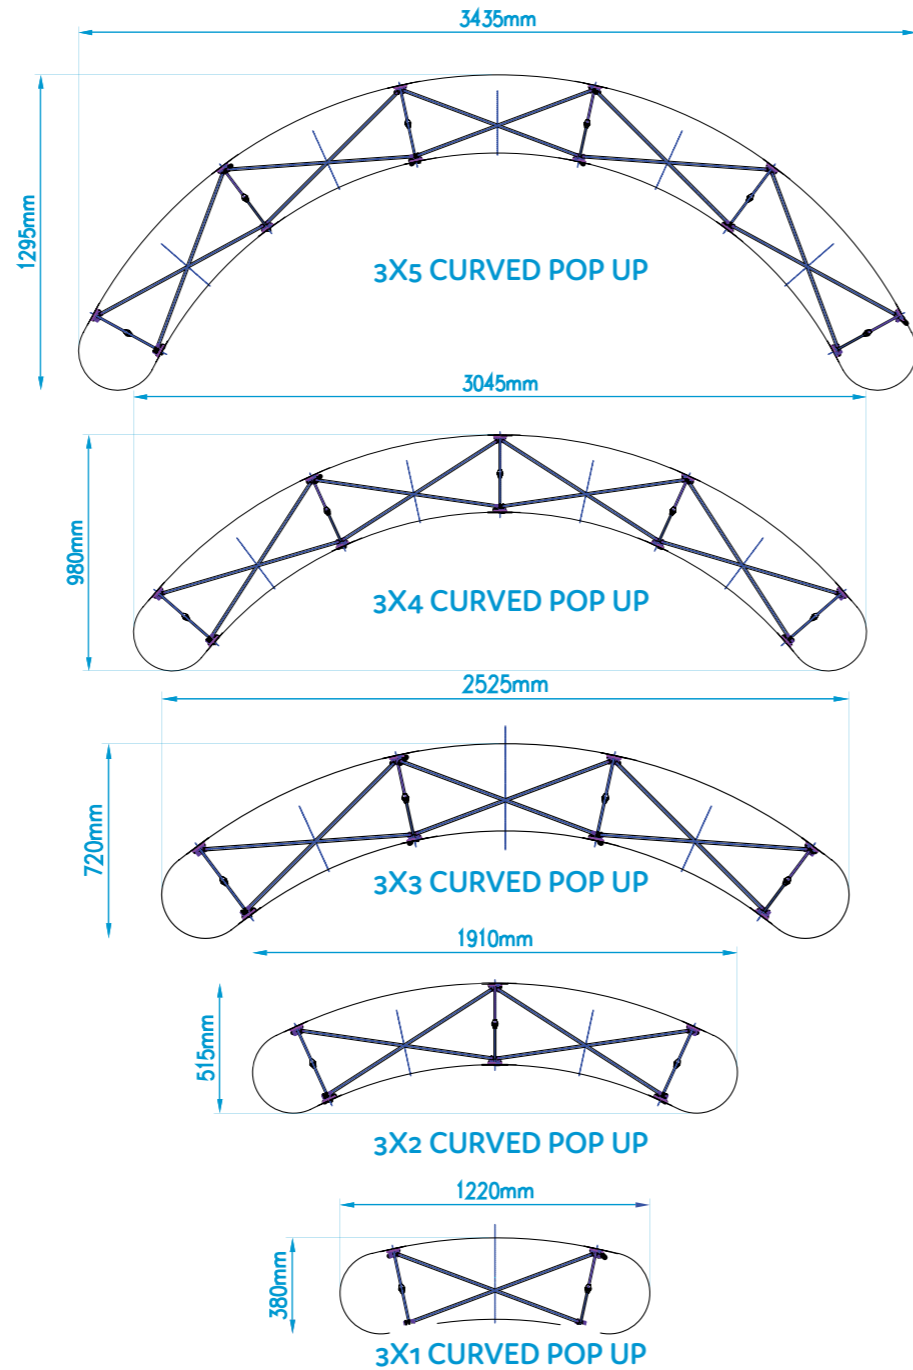

POP-UP FOOTPRINTS

FOR MAGNETIC & GENERIC POP UPS