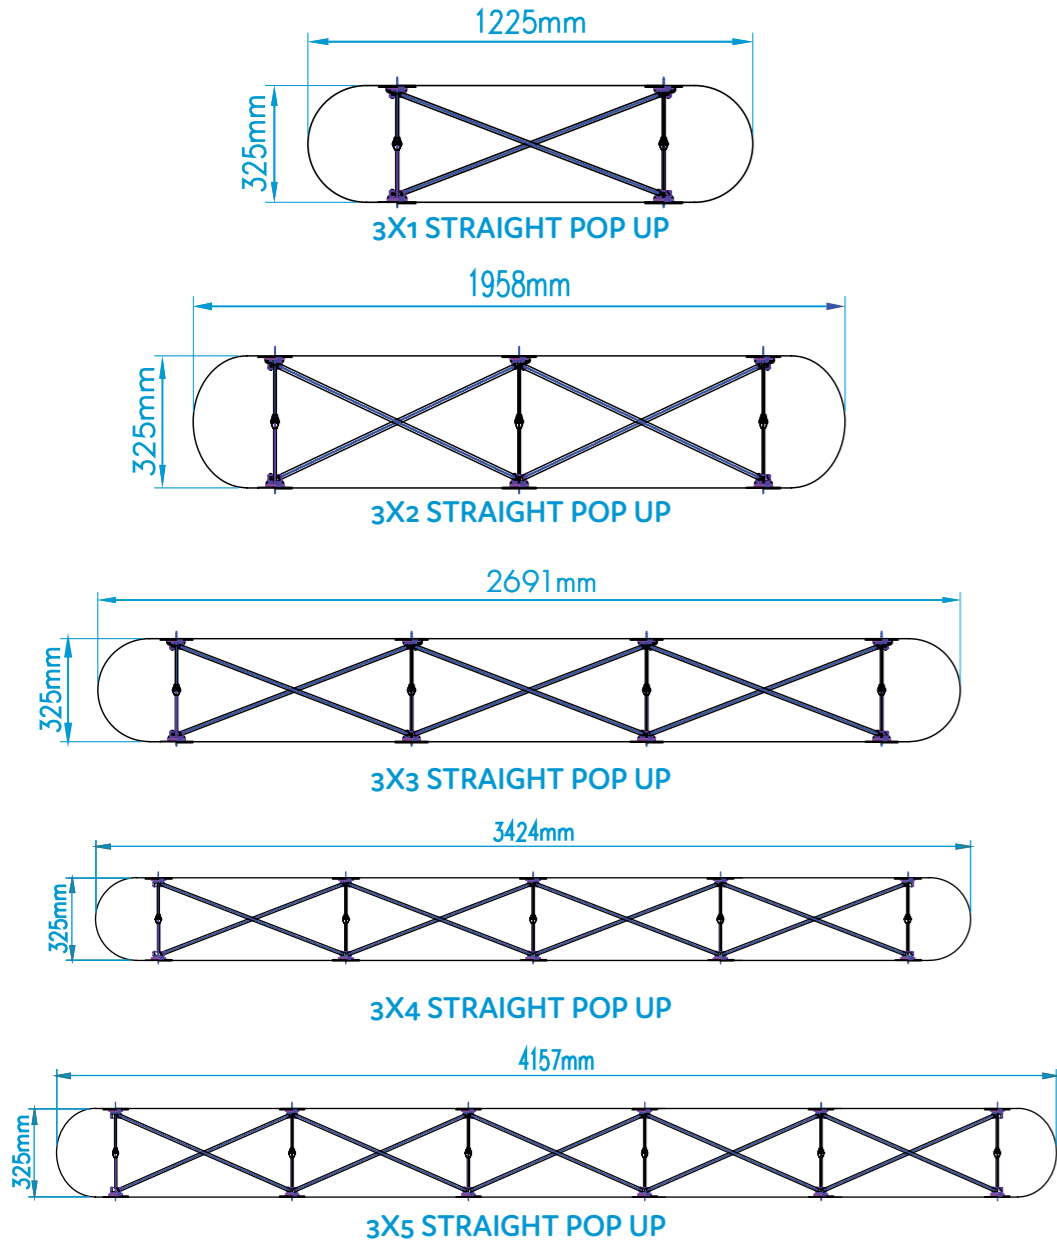

POP-UP FOOTPRINTS

FOR MAGNETIC & GENERIC POP UPS