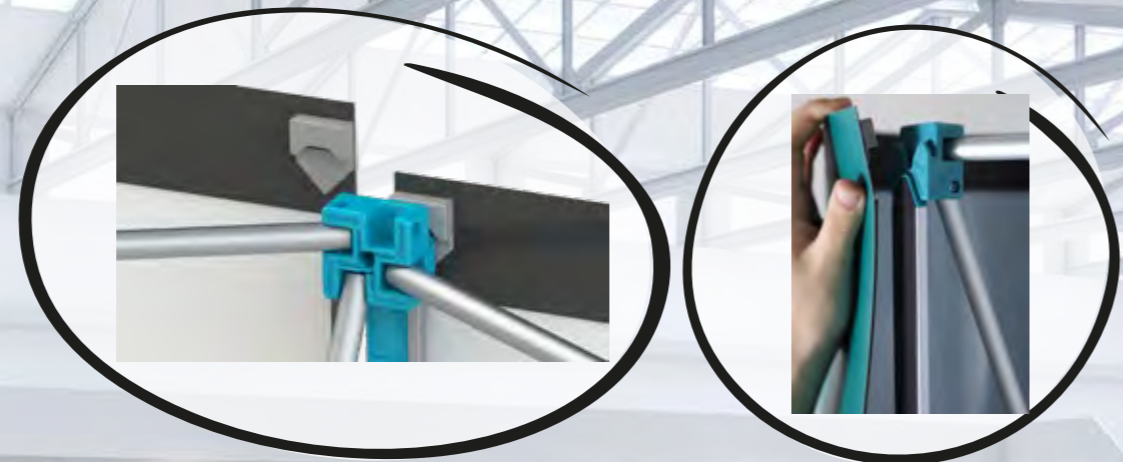

GENERIC POP-UPS

AVAILABLE IN STRAIGHT & CURVED
STARTER KIT OR COMPLETE KIT