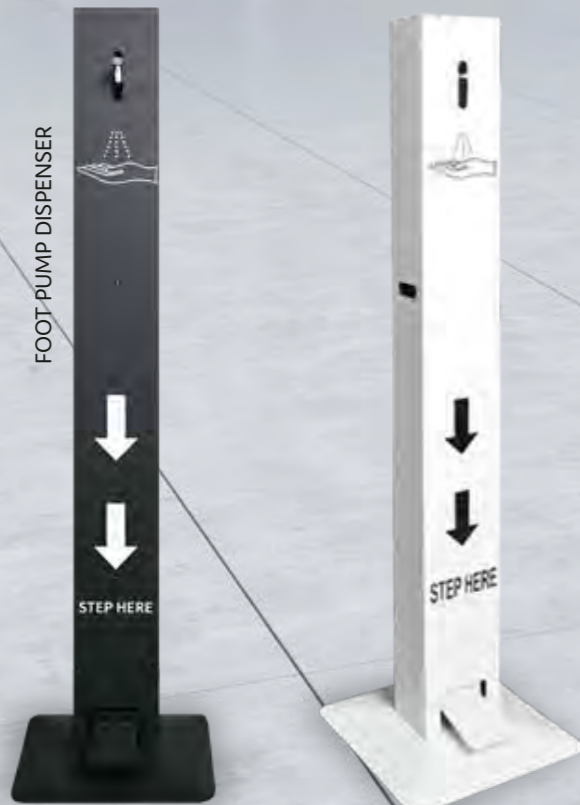

STANDARD SANITISER UNIT

BEST SELLER

Colour	Code
BLACK	SANI-STD-BLK
WHITE	SANI-STD-WHT

FOOT-PUMP DISPENSER