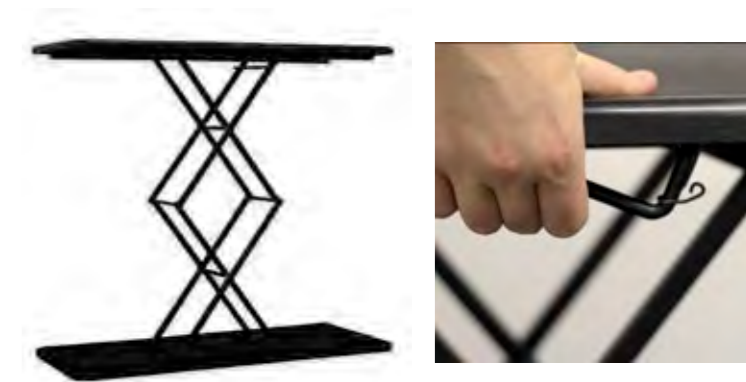

SEMI-AUTOMATIC COUNTER

Shape	Code	Hardware Size
RECTANGLE	C-SEMIAUTO	H 905 x W 1000 x D 420mm